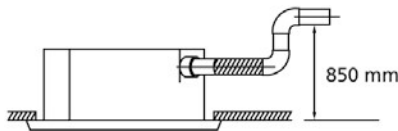

# Round flow cassette

BLDC fan motor unit for ceiling mounting.  
360° air discharge

- > 360° air discharge ensures uniform air flow and temperature distribution
- > Modern style decoration panel in white (RAL9010)
- > Optional fresh air intake
- > Comfortable horizontal air discharge ensures draughtfree operation and prevents ceiling soiling

- > Possibility to shut 1 or 2 flaps for easy installation in corners
- > Standard drain pump with 850mm lift increases flexibility and installation speed

More details and final information can be found by scanning or clicking the QR codes.